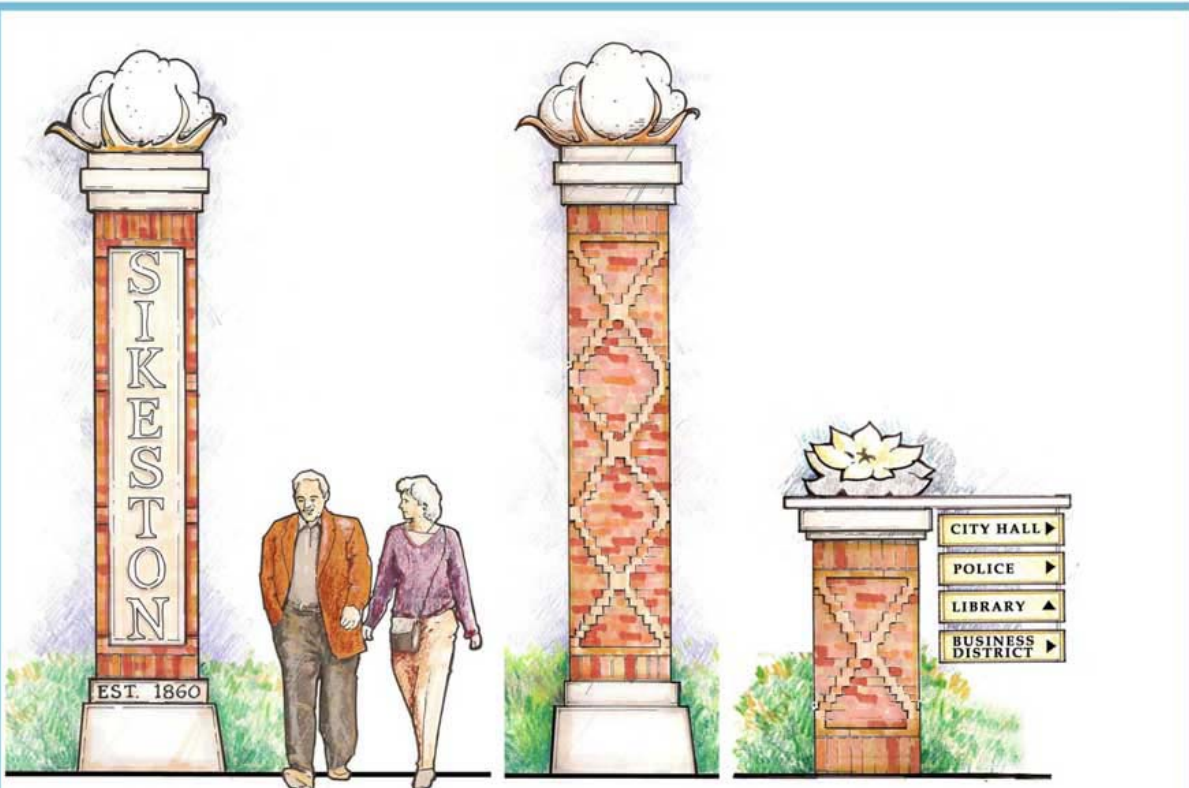

DREAM Sikeston: Proposed improvements to Legion Square

DREAM SIKESTON: LEGION SQUARE CONCEPT PLAN

LEGION SQUARE
CONCEPTUAL SITE PLAN

D
DOWNTOWN

R
REVITALIZATION

E
ECONOMIC

A
ASSISTANCE

M
MISSOURI

DREAM Sikeston: Proposed Gateway Monument at Front Street & New Madrid Street

DREAM Sikeston: Gateway & Wayfinding Monuments

○ GATEWAY MONUMENT
FRONT & SIDE ELEVATION

○ WAYFINDING MONUMENT
FRONT ELEVATION