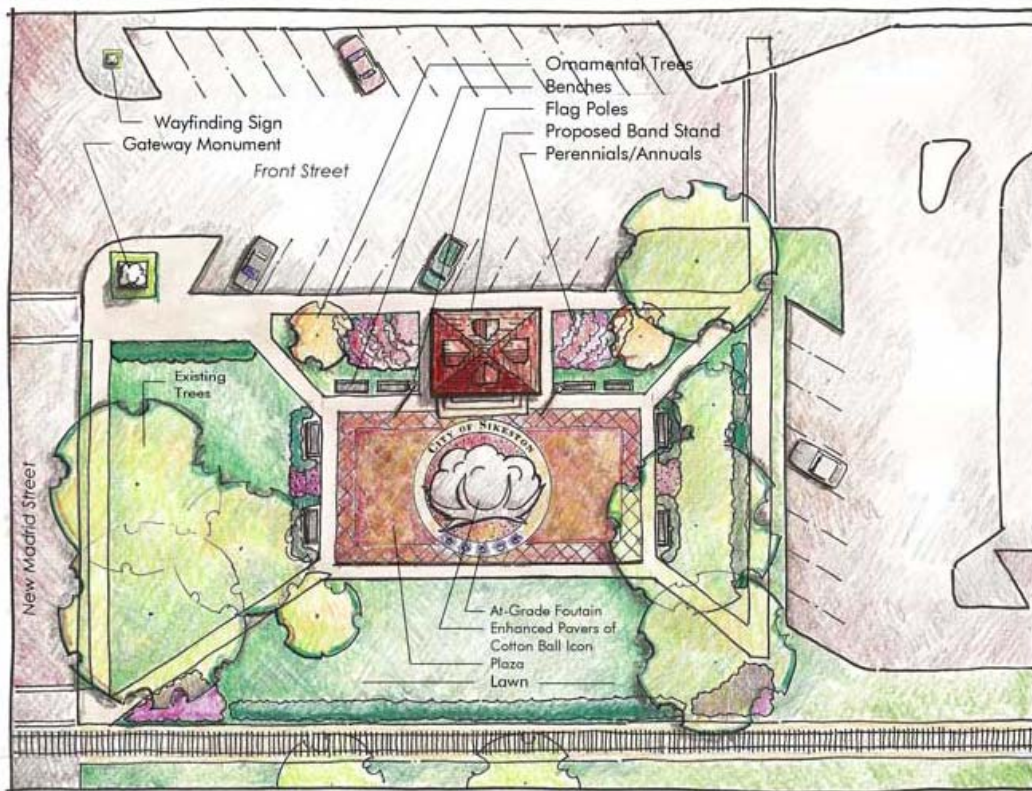

DREAM Sikeston: Proposed improvements to Legion Square

DREAM SIKESTON: LEGION SQUARE CONCEPT PLAN

LEGION SQUARE
CONCEPTUAL SITE PLAN

D
DOWNTOWN

R
REVITALIZATION

E
ECONOMIC

A
ASSISTANCE

M
MISSOURI

DREAM Sikeston: Proposed Gateway Monument at Front Street & New Madrid Street

DREAM Sikeston: Gateway & Wayfinding Monuments

○ GATEWAY MONUMENT
FRONT & SIDE ELEVATION

○ WAYFINDING MONUMENT
FRONT ELEVATION

D
DOWNTOWN

R
REVITALIZATION

E
ECONOMIC

A
ASSISTANCE

M
MISSOURI

DREAM Sikeston: Proposed improvements to Depot

DREAM Sikeston: DEPOT COMMONS CONCEPT PLAN

SIKESTON DEPOT COMMONS
CONCEPTUAL SITE PLAN