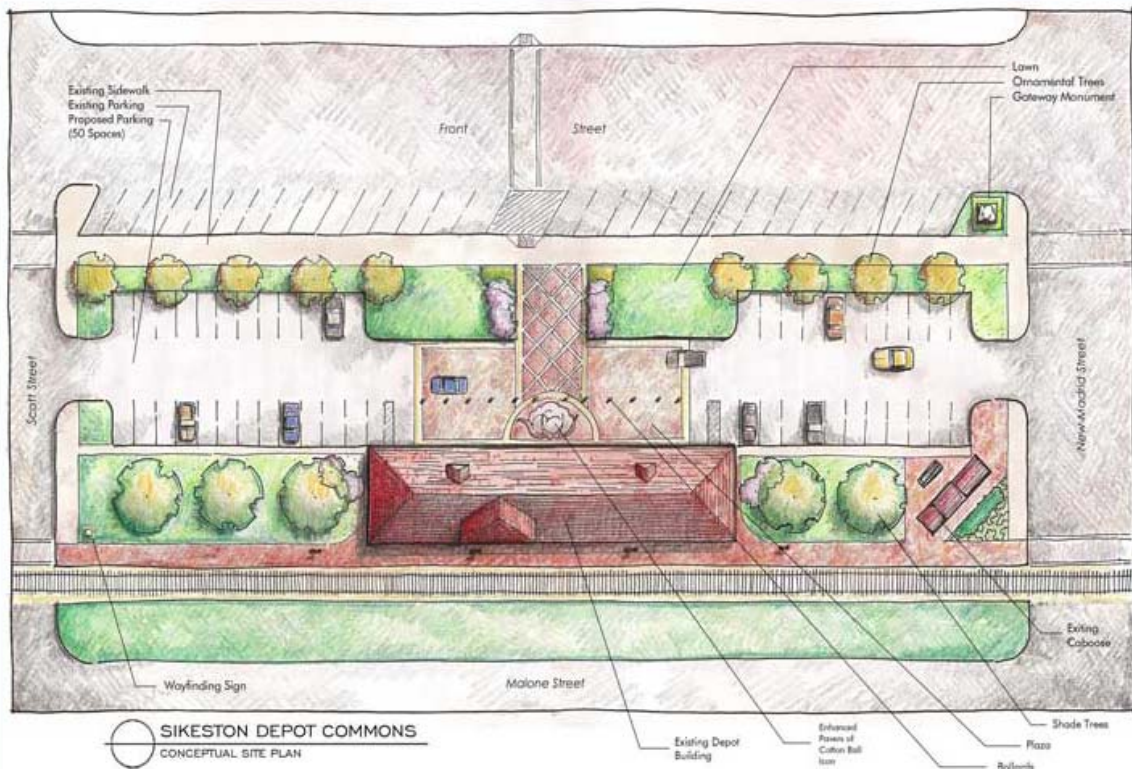

DREAM Sikeston: Proposed Gateway Monument at Front Street & New Madrid Street

DREAM Sikeston: Gateway & Wayfinding Monuments

○ GATEWAY MONUMENT
FRONT & SIDE ELEVATION

○ WAYFINDING MONUMENT
FRONT ELEVATION

D
DOWNTOWN

R
REVITALIZATION

E
ECONOMIC

A
ASSISTANCE

M
MISSOURI

DREAM Sikeston: Proposed improvements to Depot

DREAM Sikeston: DEPOT COMMONS CONCEPT PLAN

SIKESTON DEPOT COMMONS
CONCEPTUAL SITE PLAN